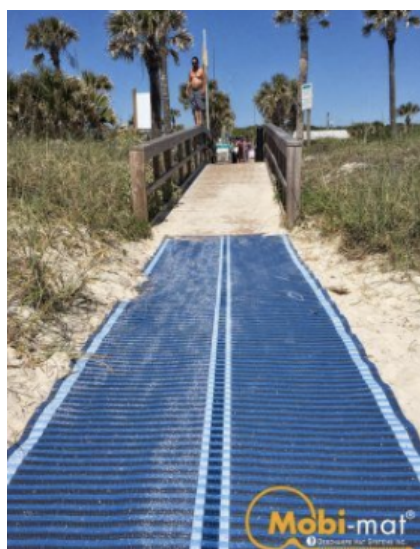

Personal Care Equipment

Invacare Birdie Hoist

- Stored on site, available upon request
- You require a Radar key to enter the accessible shower and toilet (ask at Visitors Centre if you do not have one)
- Must use your own sling
- Max user weight 180kg
- Please see terms and conditions before using hoist

Shower Trolley

- Situated in accessible shower/toilet in the ARC
- You require a Radar Key (ask at Visitor Centre if you do not have one)
- Max user weight 120kg

Beach Matting

- Allows wheelchairs easy access to the beach
- Seasonal and weather dependent (laid out at the discretion of the staff at Causeway Coast and Glens)
- Contact richard.Gillan@causewaycoastandglens.gov for further information on matting availability.